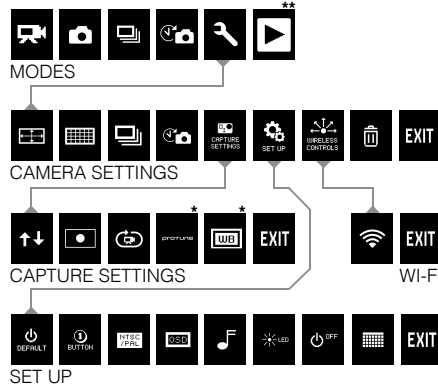

C. 720 High Definition
1280 x 720 Pixels

D. WVGA Standard Definition
848 x 480 Pixels

All resolutions are progressive

MENU MAP

Camera User Interface Flow Chart

Navigate menu using Shutter and Power buttons

The Wi-Fi Remote can control up to 50 cameras at a time at a distance up to 600 feet (180 meters).

GoPro Tablet/Smartphone App
Available for iOS and Android

Syncing Instructions:

- Install the GoPro App from your phone's App Store
- Enable WiFi on the GoPro via the button on the side
- Join the Wi-Fi Network ("GOPRO-BF-XXXXXX") *
- Default password is "goprohero"
- Select your camera to connect to it