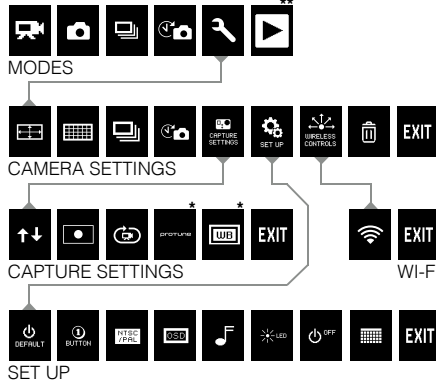

MENU MAP

Camera User Interface Flow Chart
Navigate menu using Shutter and Power buttons

* Not shown on Hero3+ cameras
** **Playback** only appears if connected to TV or LCD Touch BacPac.

VIDEO FORMATS

Available Recording Formats

Format is tied to resolution and field of view (FOV)

Format	Resolution	Field of View
1080p	1920x1080 (16:9)	UW / M / N
960p	1280x960 (4:3)	Ultra Wide
720p	1280x720 (16:9)	UW / M* / N*
WVGA	848x480 (16:9)	Ultra Wide

UW = Ultra Wide, M = Medium, N = Narrow
** Hero3+ model only

Hero3 Available Framerates

Format	Framerates
1080p	24, 25, 30
960p	25, 30, 48, 50
720p	25*, 30*, 50, 60
WVGA	100*, 120*

*Not available in Protune recording mode

Hero3+ Available Framerates

Format	Framerates
1080p	25, 30, 50, 60
960p	25, 30, 50, 60
720p	25, 30, 50, 60, 100, 120
WVGA	50, 60, 100, 120

RECORDING

Approximate Record Times

With fixed data rate AVC encoder (in minutes)

Format	2GB	4GB	8GB	16GB	32GB	64GB
Protune (35Mbps)	8	14	29	57	114	228
Standard (15Mbps)	18	33	67	133	267	533

Protune is **not** available on the Hero3+ Silver

Formatting a Memory Card

Formatting in-camera is recommended for best use

SETTINGS > CAMERA SETTINGS > DELETE > ALL

Memory Card Requirements

Card Type: microSD, microSDHC, microSDXC
Capacity: 4, 8, 16, 32, or 64GB
Speed: All speed ratings OK; class 10 or higher required for Protune or 0.5 Time Lapse mode

Version 1.1 based on HD3.02.03.00/HD3.10.01.09

GOPRO HERO3 (SILVER) POCKET GUIDE

this guide © theblackandblue.com

International
United Kingdom (Toll Free).....44-800-845-6998
United Kingdom.....44-20-7084-9725
Austria.....43-1-2530840-577
Denmark.....45-36-92-78-03
France.....33-1-79-99-40-04
Germany.....49-511-26098-2118
Ireland.....353-1-486-1270
Italy.....39-02-3631-1460
Netherlands.....31-20-708-4090
Norway.....47-21-03-30-92
Portugal.....351-30-880-1840
South Africa.....27-10-500-1991
Spain.....34-93-184-5140
Sweden.....46-8-4650-5810
Switzerland.....41-22-588-3000

North America
USA (Toll-Free).....1-800-883-6817
Outside Continental US.....1-866-766-9272

GoPro Telephone Support

HERO3+ housing is waterproof up to 131' / 40m
HERO3 housing is waterproof up to 197' / 60m

Hero3+ with Housing: 2.6" x 2.4" x 1.5" x 136g
Hero3 with Housing: 3" x 3" x 1.56" x 163g

With Waterproof Housing
Width (in) x Height (in) x Depth (in) x Weight (g)

Measurements for camera body only

2.6 oz. (74 g)
WEIGHT OF BODY

Hero3 Battery: 1050 mAh, 3.7V, 3885 mWh
Hero3+ Battery: 1180 mAh, 3.7V, 4366 mWh

Charge Time (80%): 60 min.
Charge Time (100%): 120 min.

Battery Specifications

Mode	WiFi Off	Remote* GoPro App*
1080p 60fps	135	120
1080p 30fps	160	110
960p 60fps	150	135
960p 30fps	140	125
720p 120fps	145	90
720p 60fps	165	100
Hero3		
1080p 30fps	135	120
1080p 60fps	120	105
720p 30fps	120	105
720p 48fps	105	90

* WiFi Remote and GoPro App require the GoPro's WiFi to be on