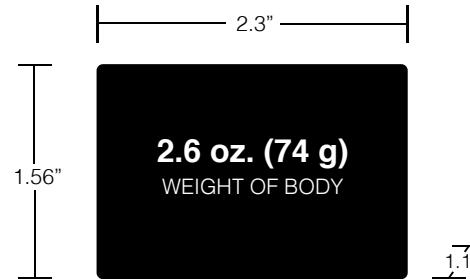

*Network and password may be different if you made custom settings during a software install or update

Battery Life (in Minutes)

Mode	WiFi Off	Remote*	GoPro App*
Hero3+			
1080p 60fps	135	120	90
1080p 30fps	180	160	110
960p 60fps	150	135	95
720p 120fps	140	125	90
720p 60fps	165	145	100
Hero3			
1080p 30fps	135	120	105
720p 60 fps	105	90	90
720p 30fps	120	105	105
960p 48fps	105	90	90

Camera Body (Hero3+ & Hero3)

Measurements for camera body only

With Waterproof Housing

Width (in) x Height (in) x Depth (in) x Weight (g)

Hero3+ with Housing: 2.6" x 2.4" x 1.5" x 136g
Hero3 with Housing: 3" x 3" x 1.56" x 163g